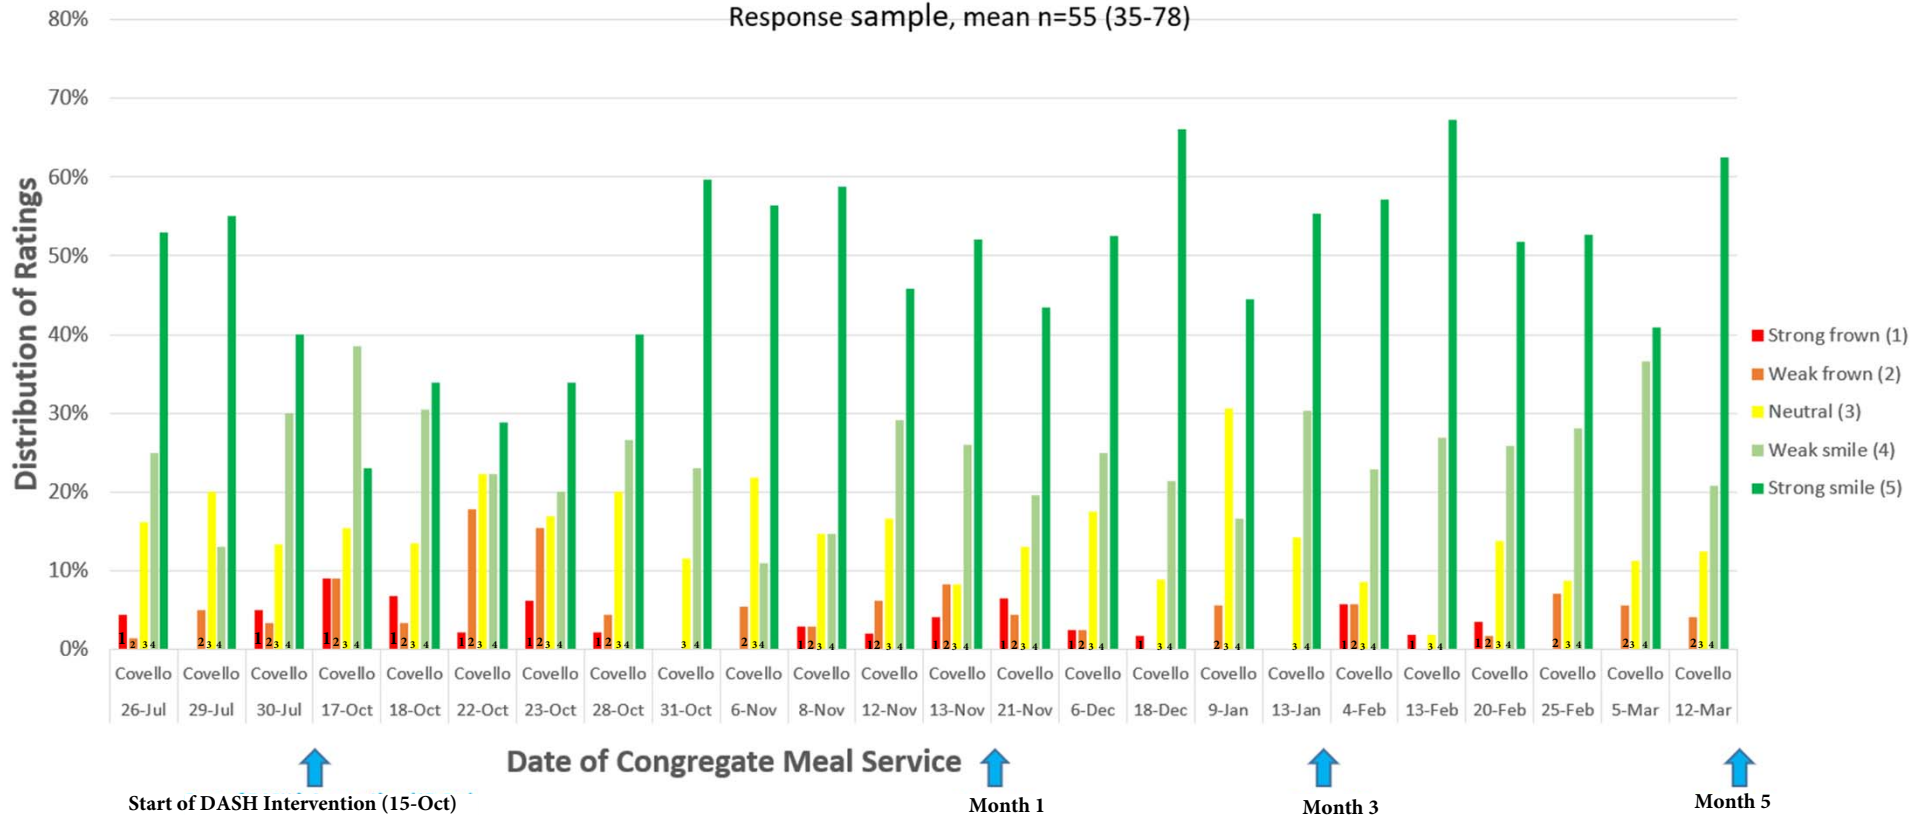

### Meal Satisfaction - Covello Congregate Breakfast - Pre/Post DASH Implementation Oct 15th

Response sample, mean n=33 (21-43)

## Meal Satisfaction - Covello Congregate Lunch - Pre/Post DASH Implementation October 15th

Response sample, mean n=55 (35-78)

### Meal Satisfaction - Luncheon Club Congregate Lunch - Pre/Post DASH Implementation February 3rd